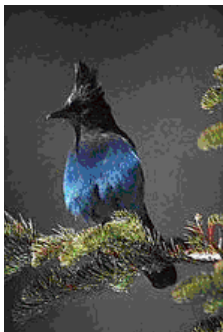

Symbols of British Columbia

Western Red Cedar

Dogwood

Steller's Jay

Jade

*His Honour
The Honourable
Steven Point*
Lieutenant Governor

*The Honourable
Gordon Campbell*
Premier