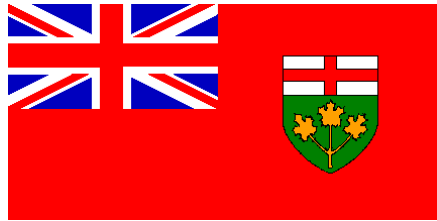

# Symbols of Ontario

*Eastern White Pine*

*Trillium*

*Common Loon*

*Amethyst*

*His Honour  
The Honourable  
David Onley*  
**Lieutenant Governor**

*The Honourable  
Dalton McGuinty*  
**Premier**